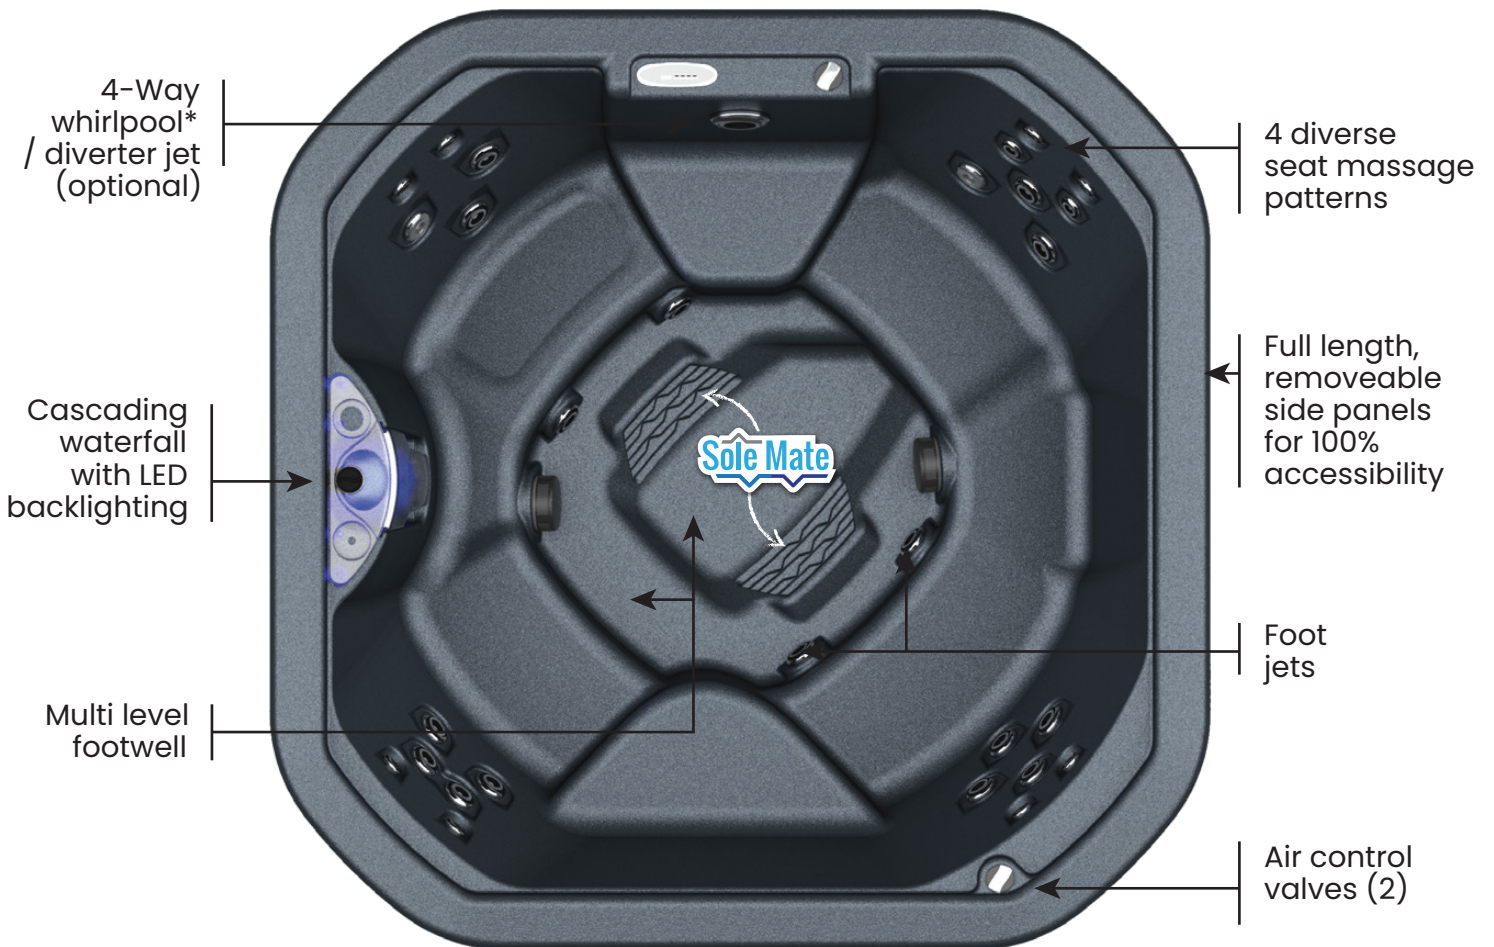

Images for reference only. Colors, specifications and location of the whirlpool* jet may vary (optional).